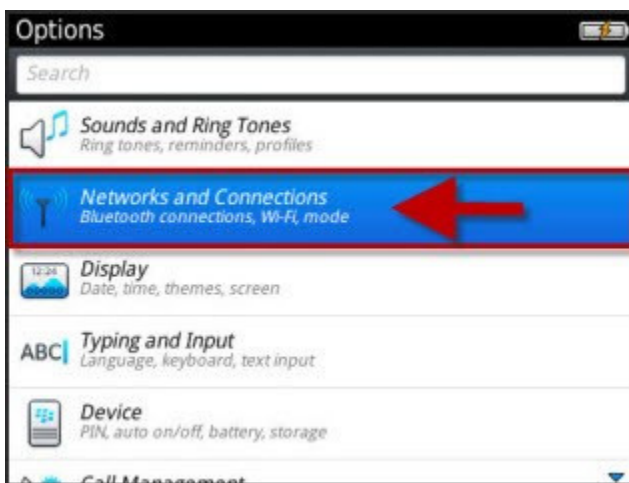

### Blackberry Setup:

- Navigate to the Settings Menu

- Select Networks and Connections

- Select Wi-Fi Network

- Select eduroam

- The Wi-Fi Security screen will be displayed

- When prompted, login to the eduroam network with your username @aub.edu.lb and password.
- Enable to checkbox to Disable Server Verification Box.
- Then click connect