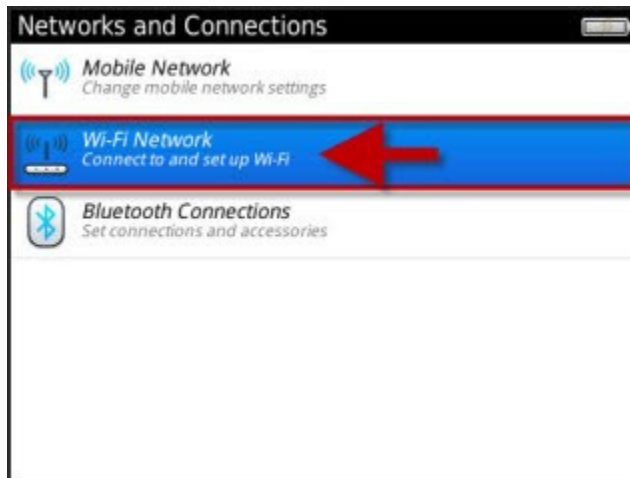

### Blackberry Setup:

- Navigate to the Settings Menu

- Select Networks and Connections

- Select Wi-Fi Network

- Select eduroam

- The Wi-Fi Security screen will be displayed

- When prompted, login to the eduroam network with your username @aub.edu.lb and password.
- Enable to checkbox to Disable Server Verification Box.
- Then click connect