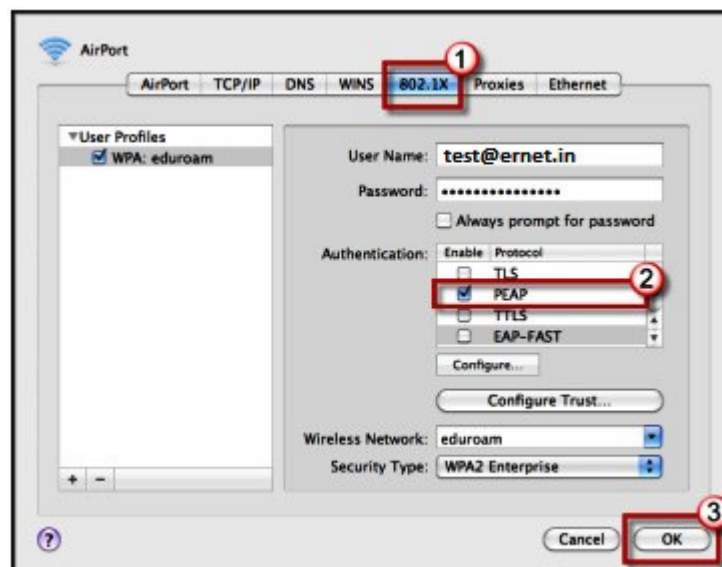

### Mac OSX Setup:

- Click on the Wi-Fi icon in the top menu

- Select eduroam
- When prompted, login to the eduroam with your [username@mail.aub.edu](mailto:username@mail.aub.edu) and password.

- Then click ok

- Next, click on the Apple icon in the top menu
- Select System Preferences

- Click Network
- Select Airport or Wi-Fi in the left column

- Then click Advanced.

- Click the Airport or Wi-Fi tab

- Click the eduroam Network and drag it to the top of the list.
- Next click the 802.1X tab.

- Uncheck any authentication methods other than PEAP.
- Click ok.
- Then click Apply to save the new Network preferences.