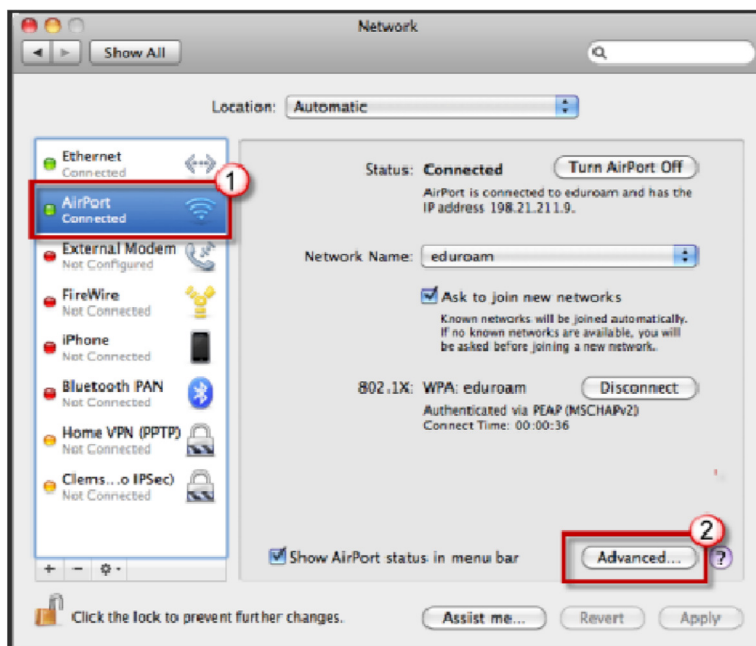

### Mac OSX Setup:

- Click on the Wi-Fi icon in the top menu

- Select eduroam
- When prompted, login to the eduroam with your [username@mail.aub.edu](mailto:username@mail.aub.edu) and password.

- Then click ok

- Next, click on the Apple icon in the top menu
- Select System Preferences

- Click Network
- Select Airport or Wi-Fi in the left column

- Then click Advanced.

- Click the Airport or Wi-Fi tab

- Click the eduroam Network and drag it to the top of the list.
- Next click the 802.1X tab.