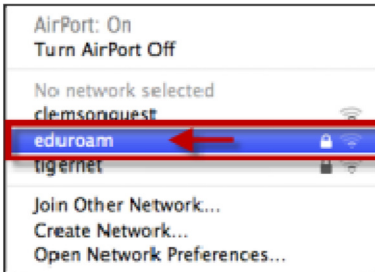

### Mac OSX Setup:

- Click on the Wi-Fi icon in the top menu

- Select eduroam
- When prompted, login to the eduroam with your [username@mail.aub.edu](mailto:username@mail.aub.edu) and password.

- Then click ok