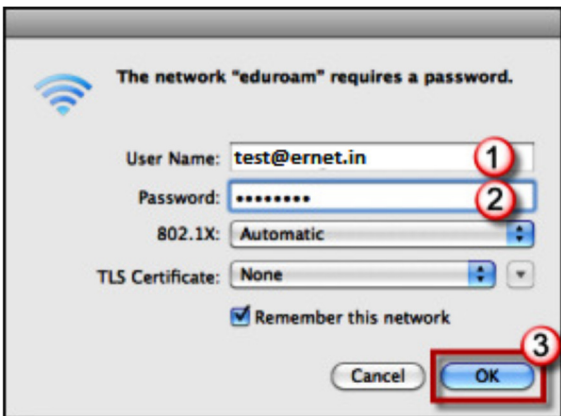

### Mac OSX Setup:

- Click on the Wi-Fi icon in the top menu

- Select eduroam
- When prompted, login to the eduroam with your [username@mail.aub.edu](mailto:username@mail.aub.edu) and password.

- Then click ok