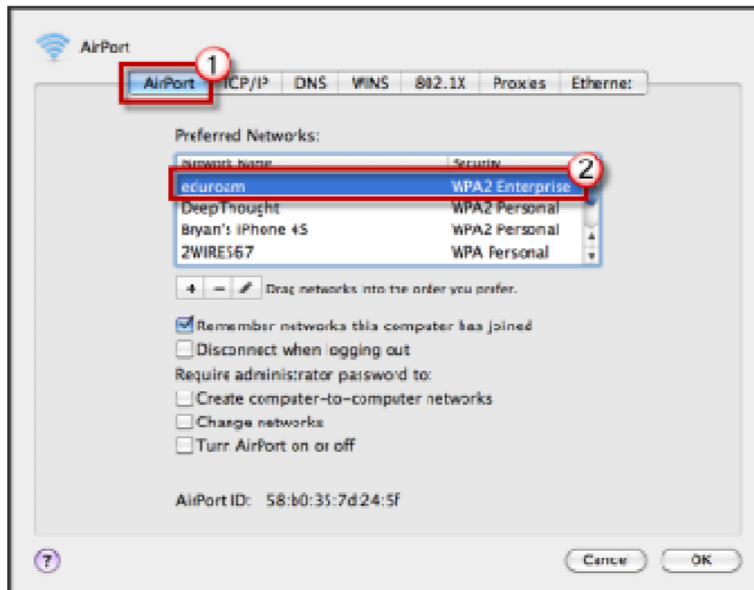

### Mac OSX Setup:

- Click on the Wi-Fi icon in the top menu

- Select eduroam
- When prompted, login to the eduroam with your [username@mail.aub.edu](mailto:username@mail.aub.edu) and password.

- Then click ok

- Next, click on the Apple icon in the top menu
- Select System Preferences

- Click Network
- Select Airport or Wi-Fi in the left column

- Then click Advanced.

- Click the Airport or Wi-Fi tab

- Click the eduroam Network and drag it to the top of the list.
- Next click the 802.1X tab.