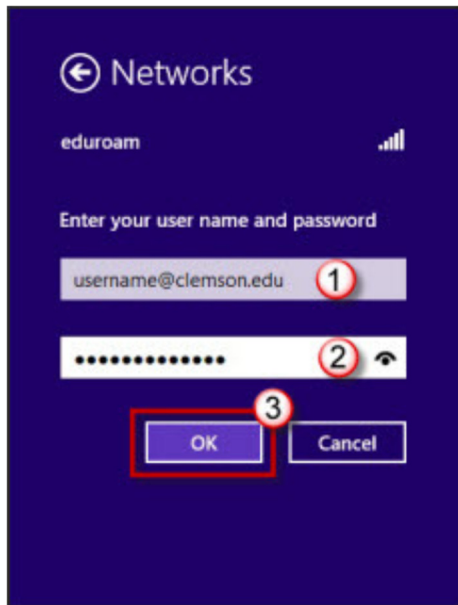

Documentation for eduroam:

Windows 8 Setup:

If you are in Metro Mode, click the Desktop tile.

Then in the windows taskbar click on the network icon

The networks panel will appear on the right side of the screen.

Click the eduroam network.

Select the connect automatically checkbox then click connect.

Enter your username@mail.aub.edu and your network password.

Then click ok.

Click connect

You are now connected to Eduroam!!