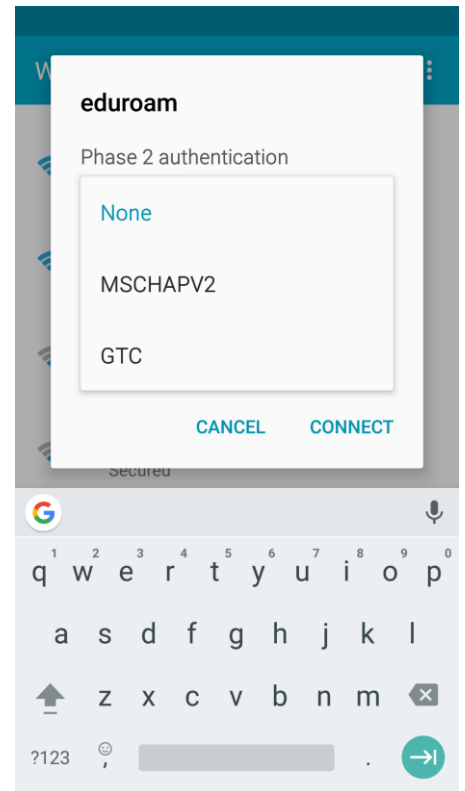

### Android Setup:

- Under Settings-> Wi-Fi: Select eduroam

- Enter your username@aub.edu.lb and password:

- Under Phase 2 authentication, select MSCHAPV2.

- You are now connected to Eduroam. 😊