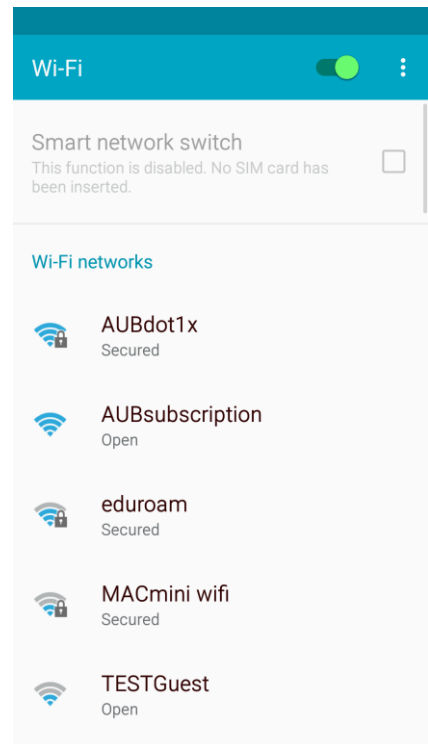

### Android Setup:

- Under Settings-> Wi-Fi: Select eduroam

- Enter your username@aub.edu.lb and password:

- Under Phase 2 authentication, select MSCHAPV2.

- You are now connected to Eduroam. 😊