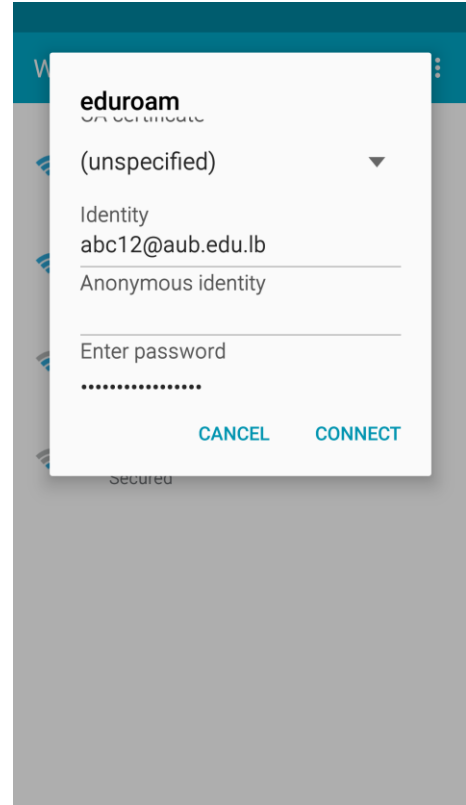

### Android Setup:

- Under Settings-> Wi-Fi: Select eduroam

- Enter your username@aub.edu.lb and password:

- Under Phase 2 authentication, select MSCHAPV2.

- You are now connected to Eduroam. 😊