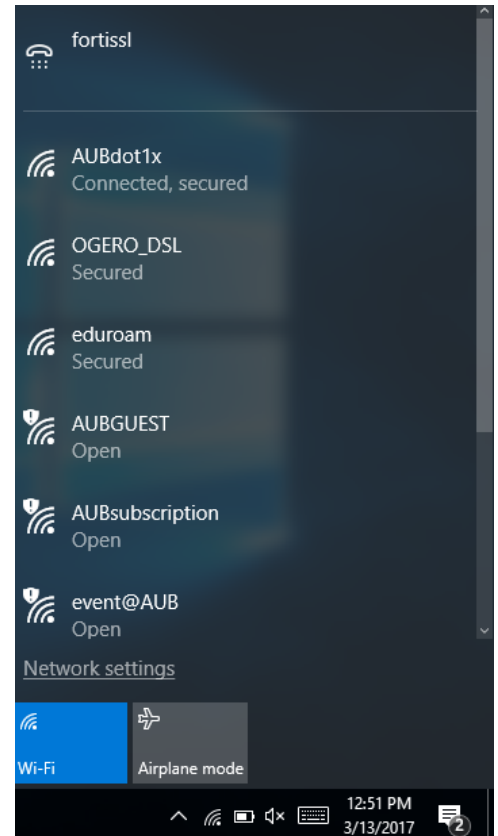

### Windows 10 Setup

- Under settings->Wi-Fi: Select Edutoam:

Connect to Eduroam network:

You are now connected to Eduroam!!!