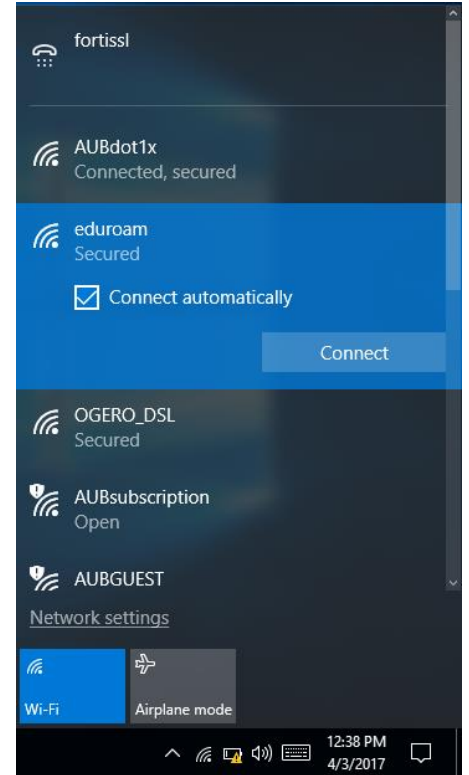

### Windows 10 Setup

- Under settings->Wi-Fi: Select Edutoam:

Connect to Eduroam network:

You are now connected to Eduroam!!!