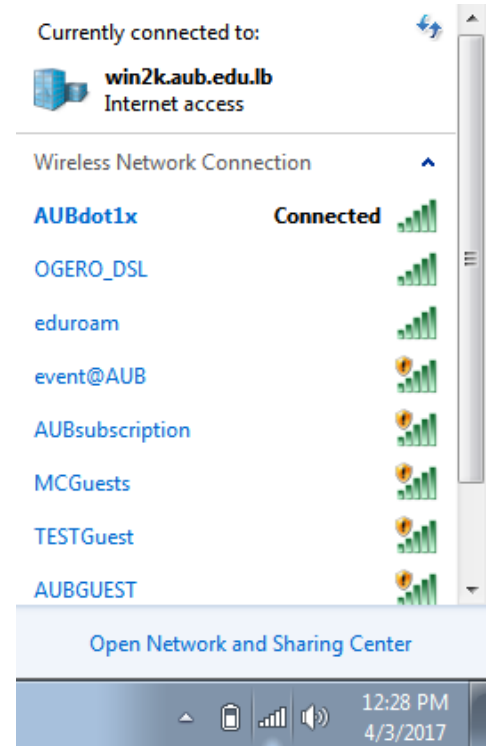

Documentation for Eduroam:

Windows 7 Setup:

- Under settings->Wi-Fi: Select Edutoam:

Connect to the eduroam network:

Wait for it to load:

Enter your username@aub.edu.lb and password:

- You are now connected to Eduroam!!!