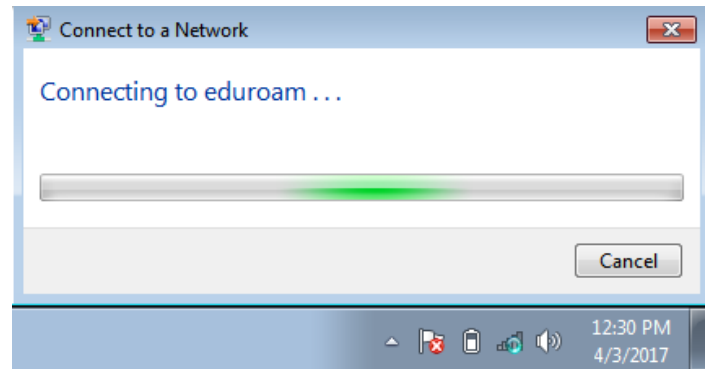

Documentation for Eduroam:

Windows 7 Setup:

- Under settings->Wi-Fi: Select Edutoam:

Connect to the eduroam network:

Wait for it to load:

Enter your username@aub.edu.lb and password:

- You are now connected to Eduroam!!!