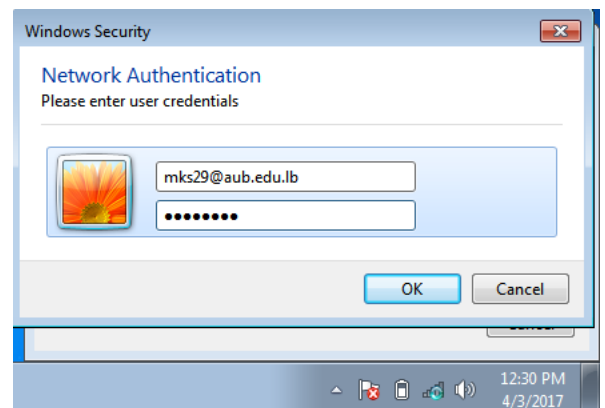

Documentation for Eduroam:

Windows 7 Setup:

- Under settings->Wi-Fi: Select Edutoam:

Connect to the eduroam network:

Wait for it to load:

Enter your username@aub.edu.lb and password:

- You are now connected to Eduroam!!!